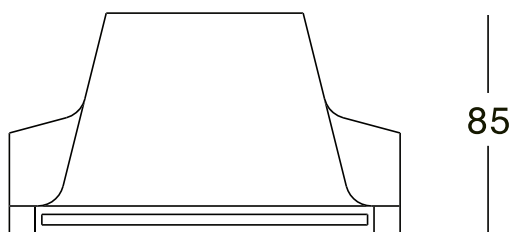

## DRAWING

150

85

153x153 mm

## SPECIFICATIONS

Product Code	KL-SP00015
Power	GU10/MR16
Input	220-240V
Material	Gypsum
Dimensions	150mm*150mm*85mm
Cut-out	153mm*153mm