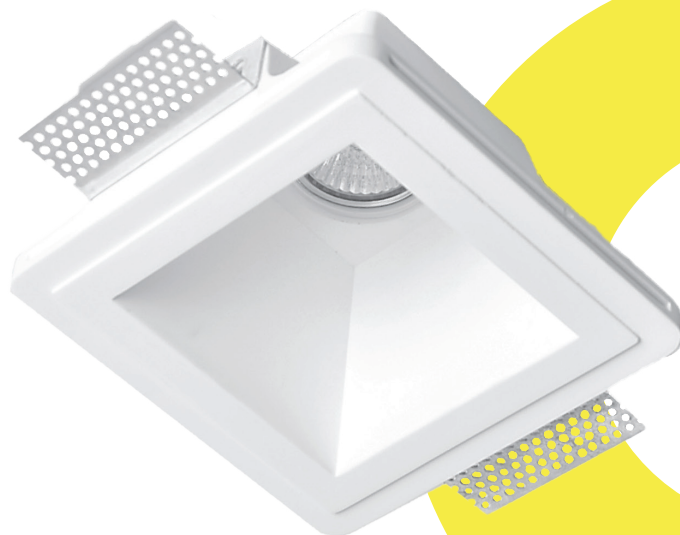

# MAVERICK SPOT LIGHT

TECHNICAL SHEET  
KL-SP00015

**KEYLIGHT**

SPAIN

PRODUCTOS DE ILUMINACION

## DRAWING

150

85

153x153 mm

## SPECIFICATIONS

Product Code	KL-SP00015
Power	GU10/MR16
Input	220-240V
Material	Gypsum
Dimensions	150mm*150mm*85mm
Cut-out	153mm*153mm