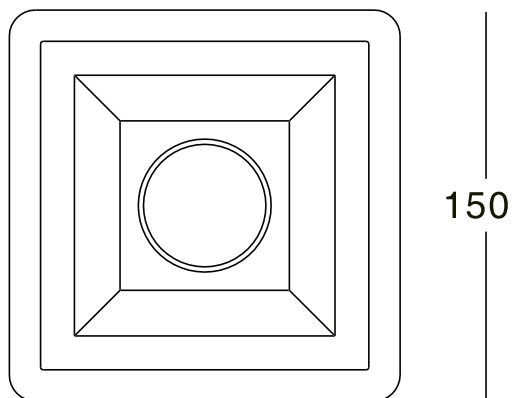

# MAVERICK SPOT LIGHT

TECHNICAL SHEET  
KL-SP00015

**KEYLIGHT**

SPAIN

PRODUCTOS DE ILUMINACION

## DRAWING

150

85

153x153 mm

## SPECIFICATIONS

Product Code	KL-SP00015
Power	GU10/MR16
Input	220-240V
Material	Gypsum
Dimensions	150mm*150mm*85mm
Cut-out	153mm*153mm